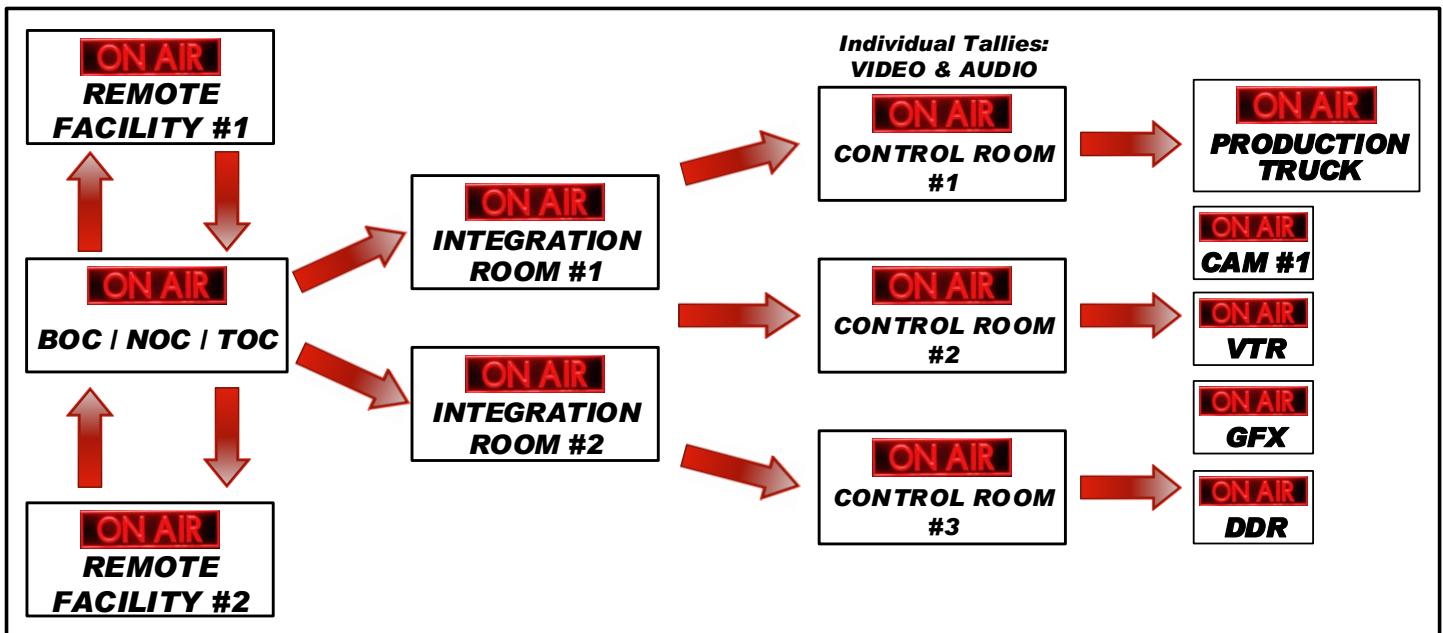

Everything's Under Control

TALLY MANAGER™ Tally Control System

- Distributed IP Tally Control System
Modular – Scalable – Highly Adaptable
- Aggregates and Integrates Tallies
Across Devices, Rooms, & Facilities, Local & remote
- Easy to setup & configure
- Quickly & Safely Make Changes
No More Waiting!
- Interfaces to Existing Tally Systems
Expand & Extend Capabilities
- Global Overview / Comprehensive Logging
- Web-browser based Set-Up & Configuration Tools

- Tally Nodes communicate device status information to other Nodes, both local & remote
- No centralized component to fail!
- Add & move Tally Nodes to wherever tallies are required. Change devices connected to Nodes
- Quickly & safely change room configurations without impacting other rooms
- Scale system to meet changing needs

Delivering Trusted Control Solutions for over 25 years

Everything's Under Control

TALLY MANAGER™ Tally Control System

CONDITIONAL CAMERA TALLIES

- Easily Enable / Disable Camera Tally Control
- Automatic or Manual Control Enable
- Enable Control at a Specific Time, Under Specific Conditions, at a Key Press, or Now!
- Shared and / or Exclusive Control
- Easy to Setup & Configure
- Simple to Complex Tally Applications