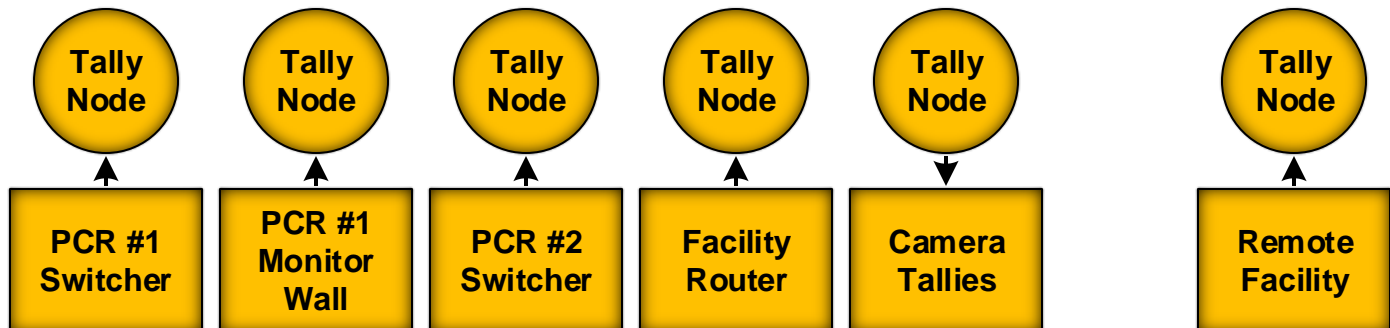

Everything's Under Control

TALLY MANAGER™ Tally Control System

- Distributed IP Tally Control System
Modular – Scalable – Highly Adaptable
- Aggregates and Integrates Tallies
Across Devices, Rooms, & Facilities, Local & remote
- Easy to setup & configure
- Quickly & Safely Make Changes
No More Waiting!
- Interfaces to Existing Tally Systems
Expand & Extend Capabilities
- Global Overview / Comprehensive Logging
- Web-browser based Set-Up & Configuration Tools

- Tally Nodes communicate device status information to other Nodes, both local & remote
- No centralized component to fail!
- Add & move Tally Nodes to wherever tallies are required. Change devices connected to Nodes
- Quickly & safely change room configurations without impacting other rooms
- Scale system to meet changing needs

Delivering Trusted Control Solutions for over 25 years

Everything's Under Control

TALLY MANAGER™ Tally Control System

CONDITIONAL CAMERA TALLIES

- Easily Enable / Disable Camera Tally Control
- Automatic or Manual Control Enable
- Enable Control at a Specific Time, Under Specific Conditions, at a Key Press, or Now!
- Shared and / or Exclusive Control
- Easy to Setup & Configure
- Simple to Complex Tally Applications