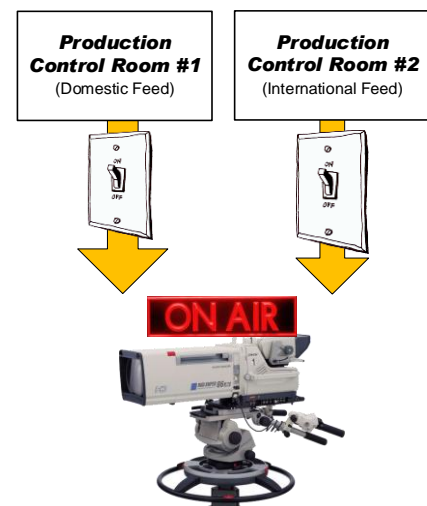

- Tally Nodes communicate device status information to other Nodes, both local & remote
- No centralized component to fail!
- Add & move Tally Nodes to wherever tallies are required. Change devices connected to Nodes
- Quickly & safely change room configurations without impacting other rooms
- Scale system to meet changing needs

Delivering Trusted Control Solutions for over 25 years

Everything's Under Control

TALLY MANAGER™ Tally Control System

CONDITIONAL CAMERA TALLIES

- Easily Enable / Disable Camera Tally Control
- Automatic or Manual Control Enable
- Enable Control at a Specific Time, Under Specific Conditions, at a Key Press, or Now!
- Shared and / or Exclusive Control
- Easy to Setup & Configure
- Simple to Complex Tally Applications