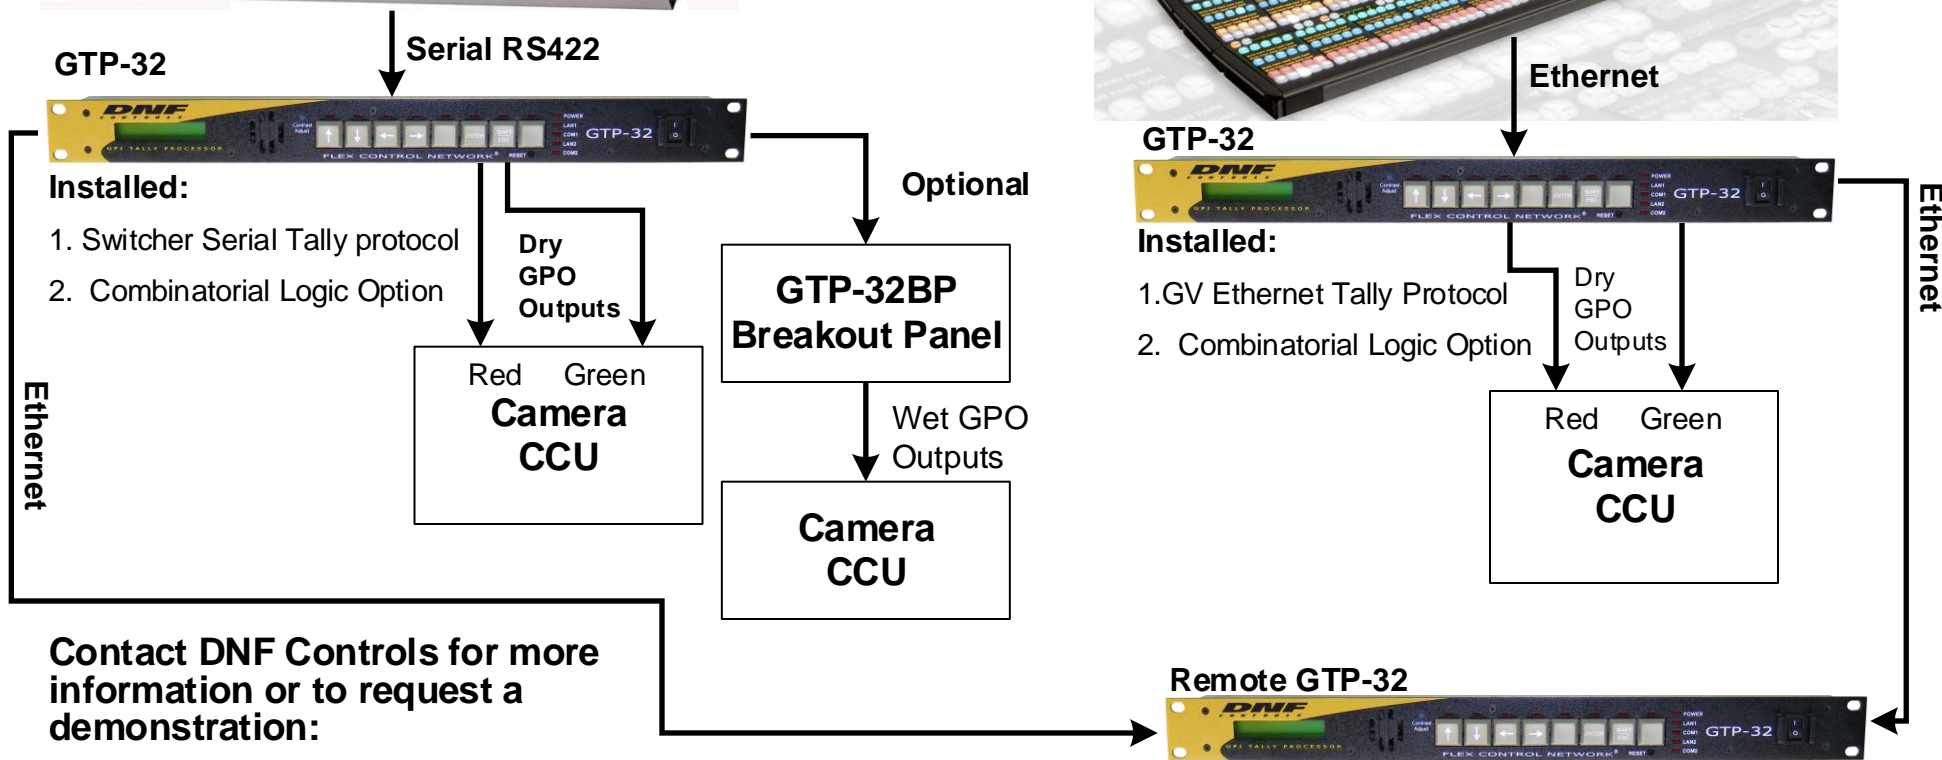

CAMERA / ON-AIR / IN-USE TALLIES

Field Proven Over & Over Again

Grass Valley
Ross
Snell
Sony
and more....

Grass Valley K-Frame

Contact DNF Controls for more information or to request a demonstration:

Telephone: 818-898-3380