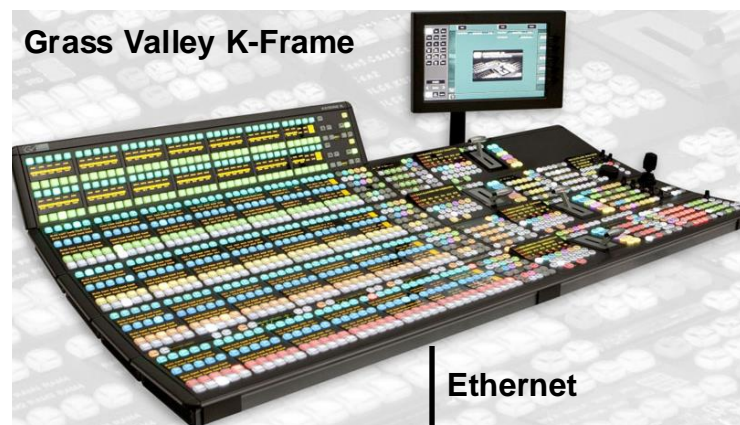

CAMERA / ON-AIR / IN-USE TALLIES

Field Proven Over & Over Again

Grass Valley
Ross
Snell
Sony
and more....

Grass Valley K-Frame

Contact DNF Controls for more information or to request a demonstration:

Telephone: 818-898-3380