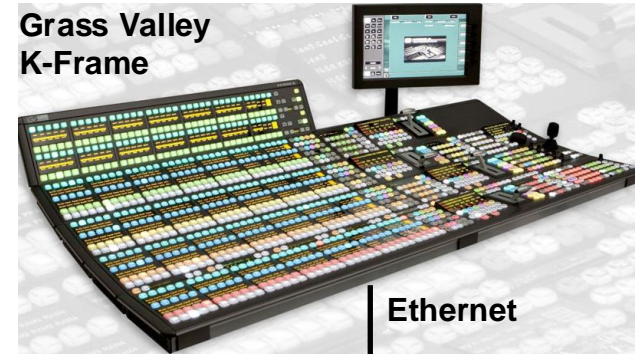

## Field Proven Over & Over Again

Grass Valley  
Ross  
Snell  
Sony  
and more....

Serial RS422

GTP-32

Installed:

1. Switcher Serial Tally protocol
2. Combinatorial Logic Option

Grass Valley  
K-Frame

Ethernet

GTP-32

Installed:

1. GV Ethernet Tally Protocol
2. Combinatorial Logic Option

Internet /WAN