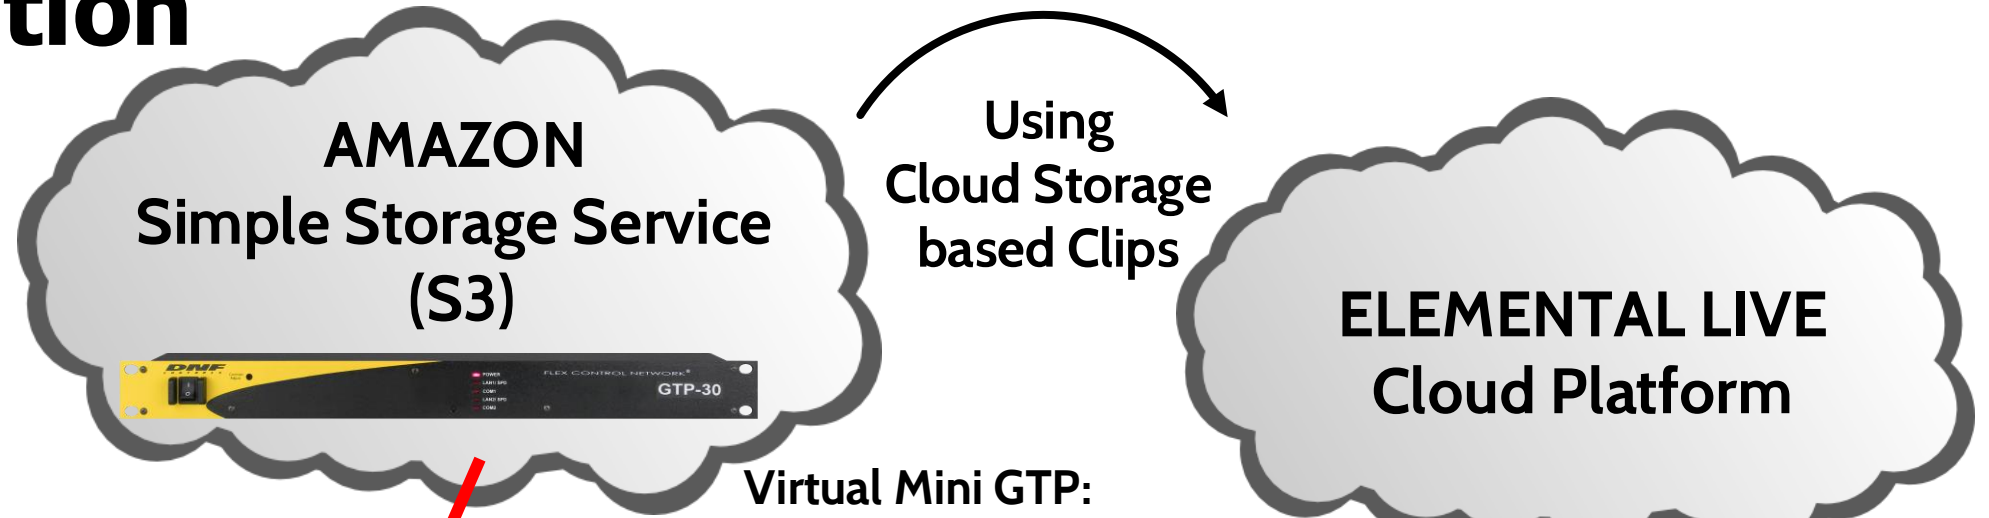

**NEW** **AWS Elemental Live  
Cloud Payout Solution**

*Making it a Small Step,  
instead of a Giant Leap  
to Cloud Infrastructure*

Making the Cloud look and act like known physical devices clears a major obstacle to Cloud adoption

The automation system confirms that clips are present in the "video server" and then plays them out.

The GTP-32 Control Processor acts like a well-known video server playback channel.