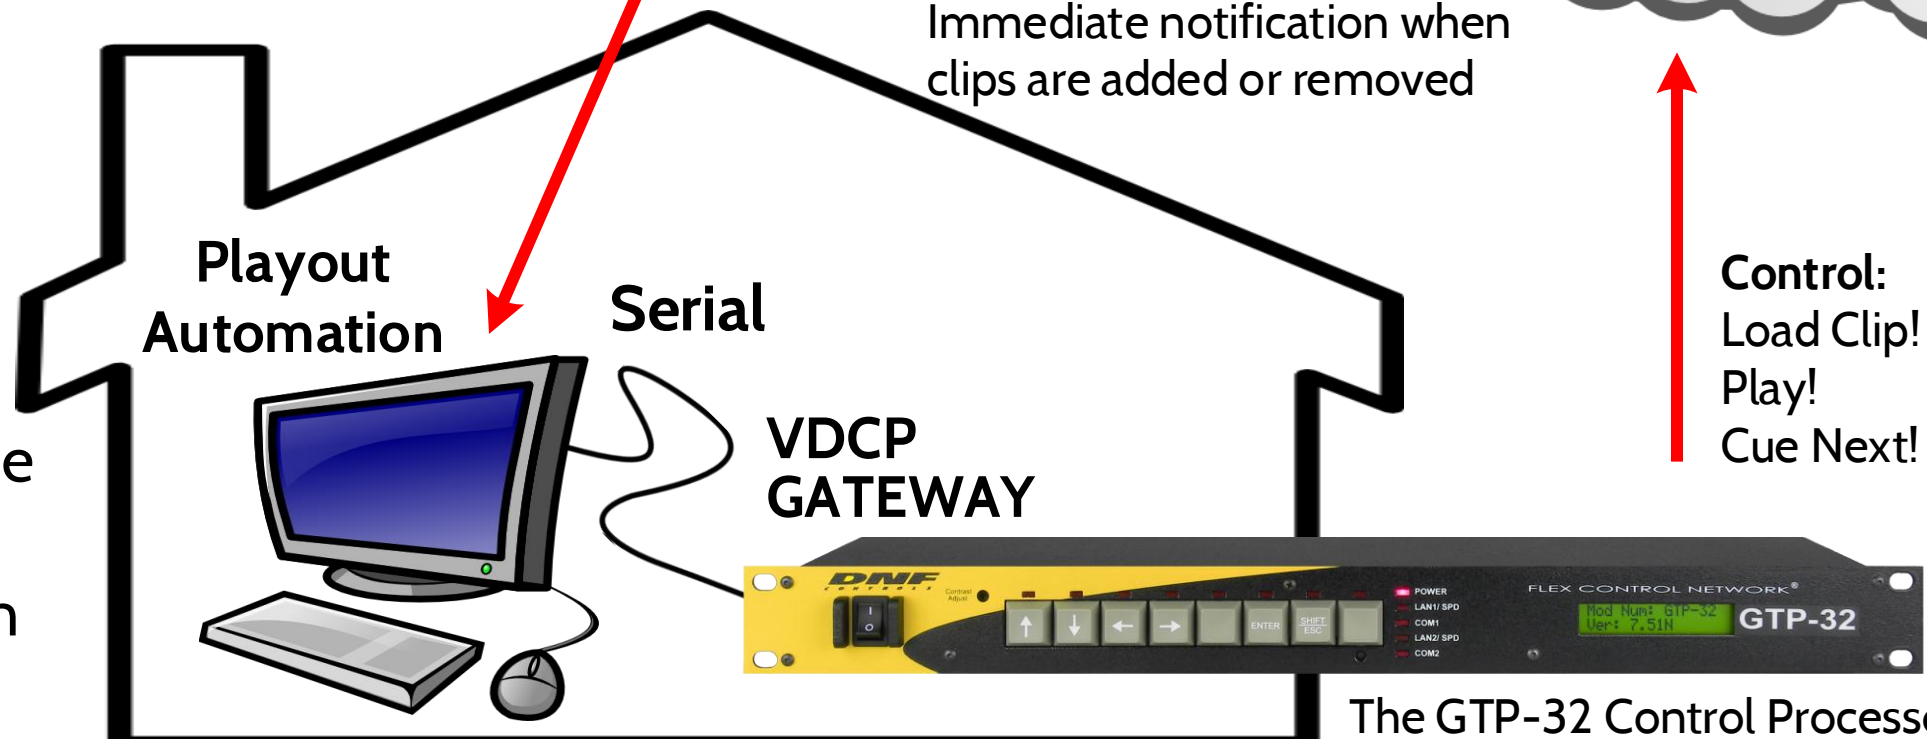

**NEW** **AWS Elemental Live  
Cloud Payout Solution**

*Making it a Small Step,  
instead of a Giant Leap  
to Cloud Infrastructure*

Making the Cloud look and act like known physical devices clears a major obstacle to Cloud adoption

The automation system confirms that clips are present in the "video server" and then plays them out.

The GTP-32 Control Processor acts like a well-known video server playback channel.